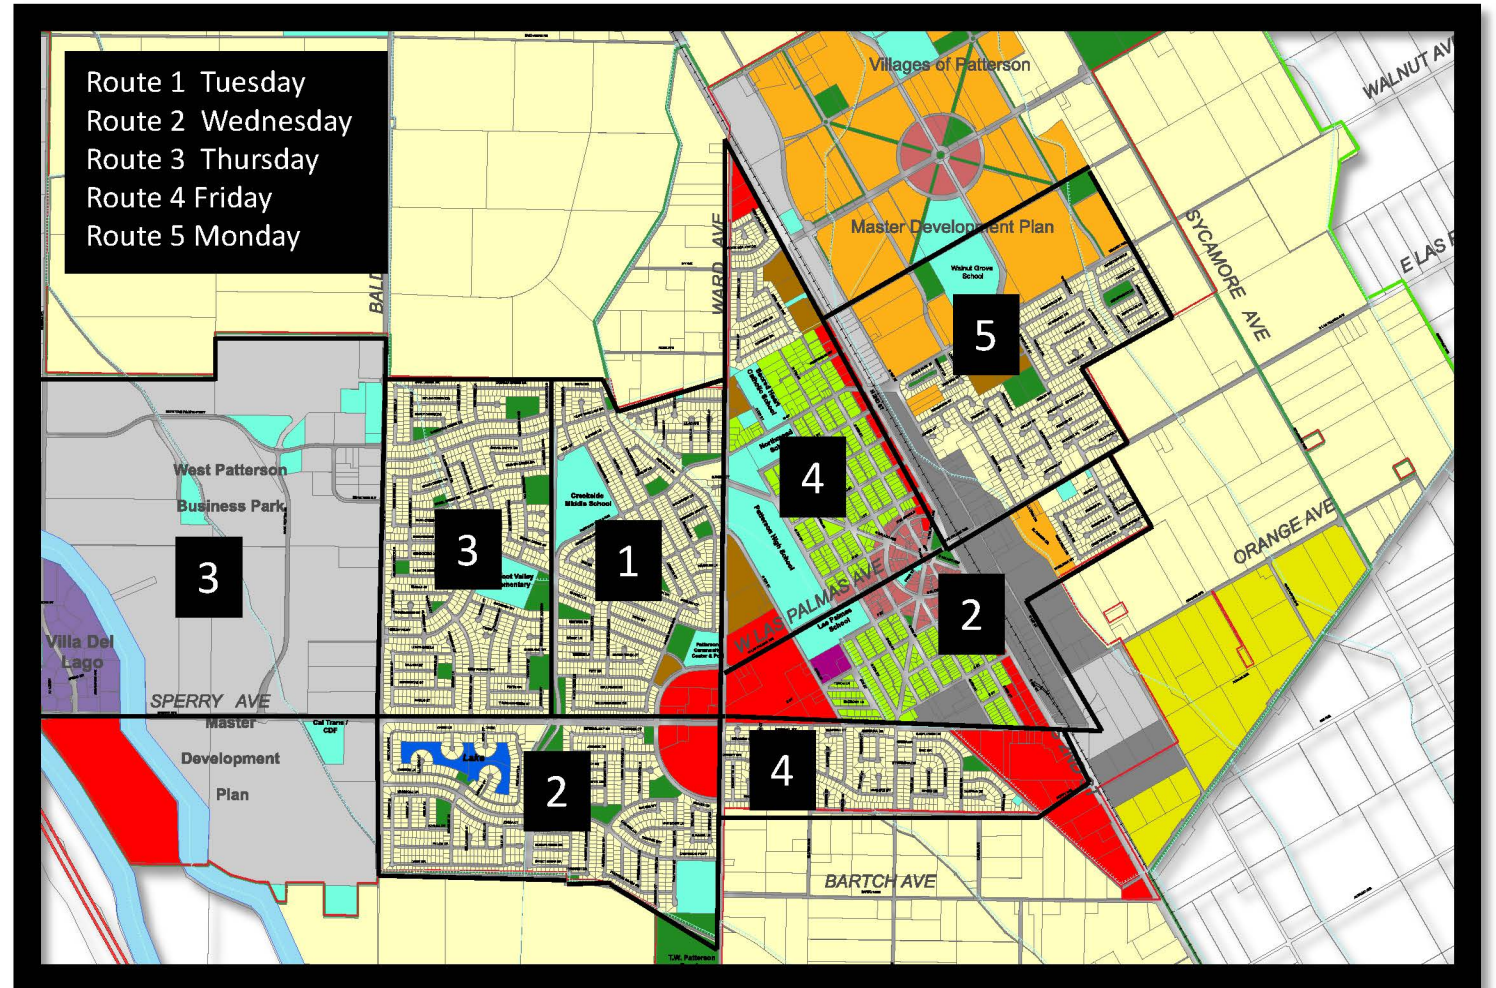

Street Sweeping Schedule

PLEASE MOVE YOUR VEHICLES THE NIGHT BEFORE TO ENSURE YOUR STREET GETS SWEPT.

City of Patterson Public Works Department

The city street sweeps all residential areas once a week! Street sweeping is critical in keeping our neighborhoods clean and sanitary and protecting our waterways. Leaves and debris on the streets can clog storm drains and pollute our lakes and rivers. The city will be sweeping all residential areas once a week according to the route map below. All commercial downtown streets (from El Circulo inwards towards Plaza). Will be swept daily. City parking lots will be swept every Friday and the front of all PJUSD schools will be swept every Monday, Wednesday, and Friday.

If you have any questions regarding this map or the routes shown, please call Public Works at (209) 895-8060 or email publicworks@ci.patterson.ca.us